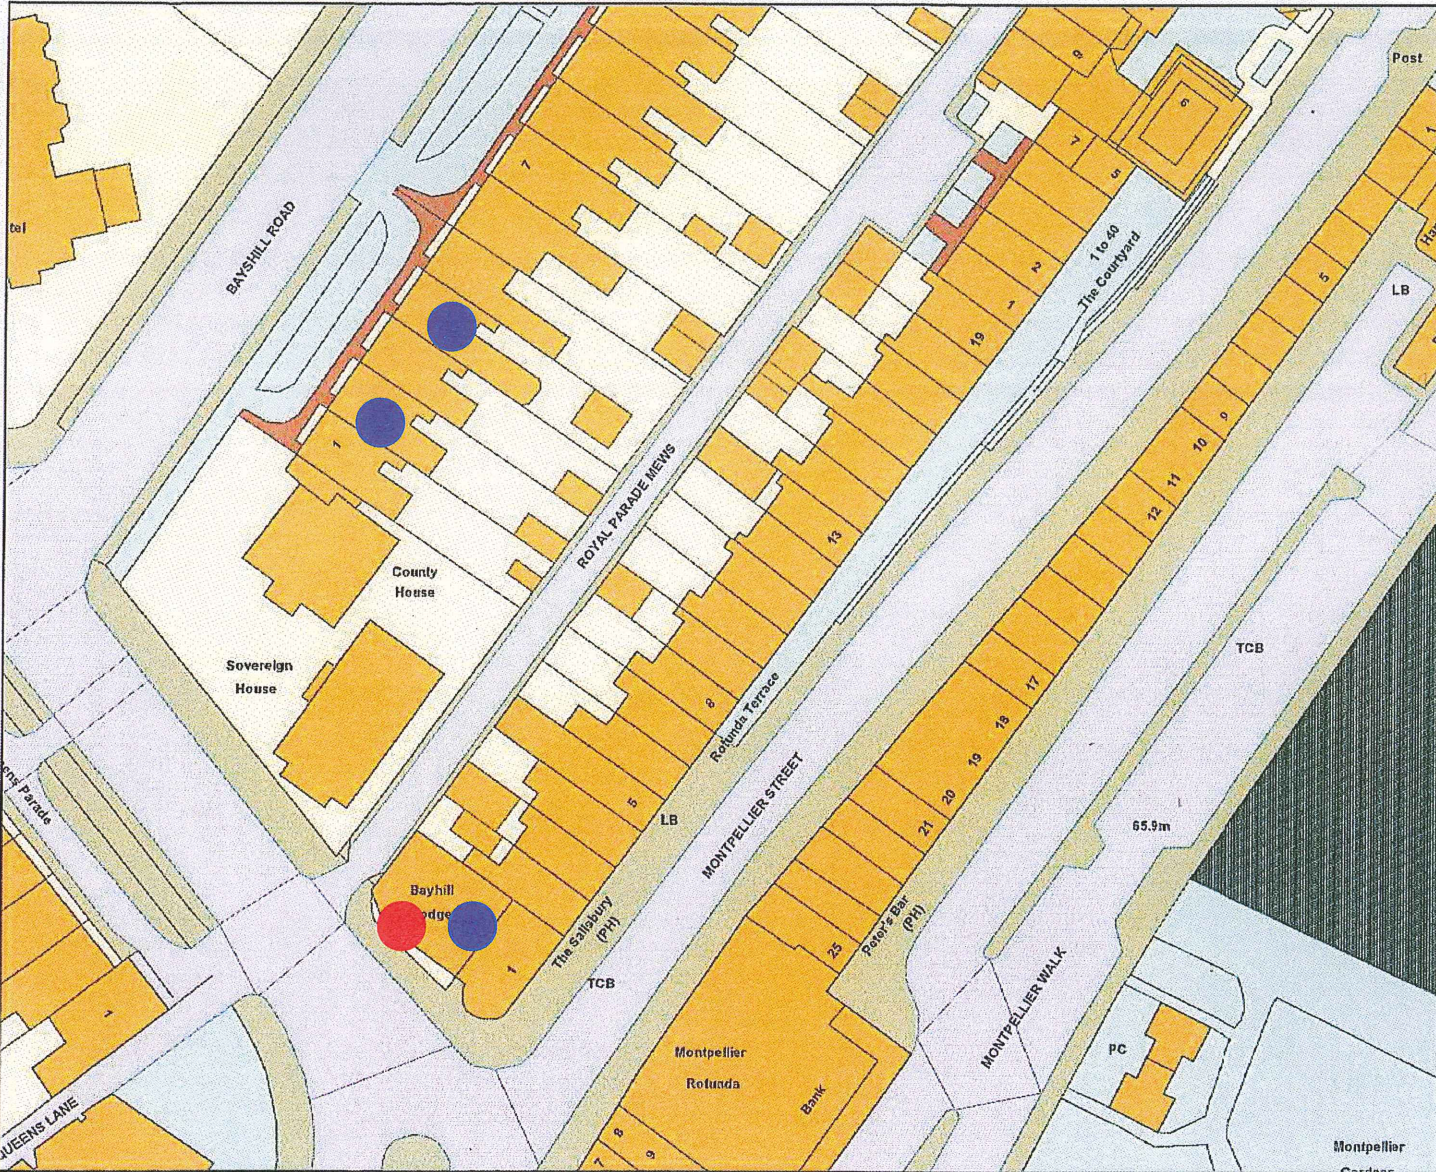

# The Ball Room

Bayshill Lodge, Montpellier Street, Cheltenham, GL50 1SY

**Legend**

- Location of premises.
- Location of residents.

<b>Organisation</b>	Cheltenham Borough Council
<b>Department</b>	Public Protection - Licensing
<b>Comments</b>	Licensing Sub-Committee
<b>Date</b>	3rd October 2013

Reproduced from the Ordnance Survey map with the permission of the Controller of Her Majesty's Stationery Office © Crown Copyright 2000. Unauthorised reproduction infringes Crown Copyright and may lead to prosecution or civil proceedings.